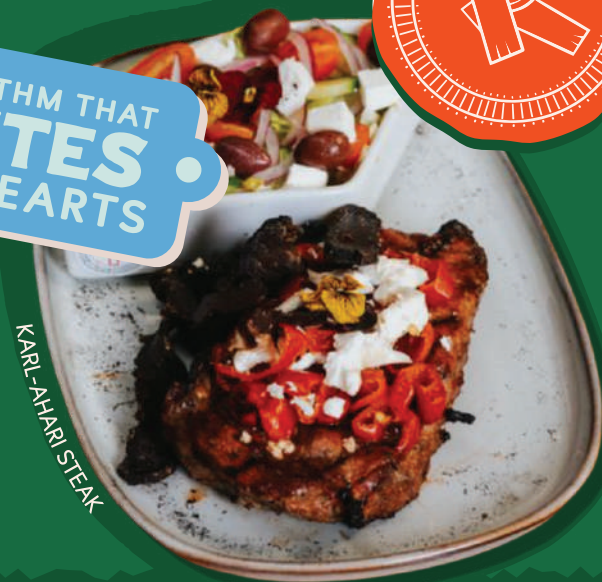

BURGER JOINT

CHOICE OF POTATO WEDGES, SALAD OR CHIPS

Choice of crumbed chicken, beef, or boneless rib patty.

Add R10 for a chickpea patty. 🌱

BOB'S BURGER ★ R130

Feta, guacamole, Railways relish

THE IRENE R130

Cream cheese, peppadews, rocket, Railways relish

MO! FIRE! 🌶️ R125

Jalapeño, feta, Railways relish & homemade chili sauce

HAPPY WIFE HAPPY LIFE R135

Bacon, basil pesto, peppadews, cream cheese

PEASE, PLEASE 🌱 R125

Chickpea patty, guacamole, rocket, salsa, red onion marmalade

CREAMY CORIANDER R125

Bacon, cheddar cheese, creamy coriander sauce

BACK TO BASICS R95

Served with a garnish of fresh lettuce, tomato, onion, cucumber & Railways relish

🌱 Vegetarian 🌶️ Spicy ★ Fam fave

HEADLINERS

CHOICE OF POTATO WEDGES, SALAD OR CHIPS

HAKE & SIDE R135

Golden-fried battered fish served with crispy chips garlic or lemon butter sauce

MISS-STEAK R145

300g Sirloin steak served with fried egg

KARL-AHARI STEAK ★ R185

300g Sirloin steak topped with danish feta, biltong & peppadews

VON-SCHNITZEL R110

Crispy crumbed chicken schnitzel with creamy cheese sauce

BABY CHICKEN R155

Juicy flame-grilled baby chicken, house-marinated and cooked to perfection.

This is a place to belong.

THE RHYTHM THAT
IGNITES
OUR HEARTS